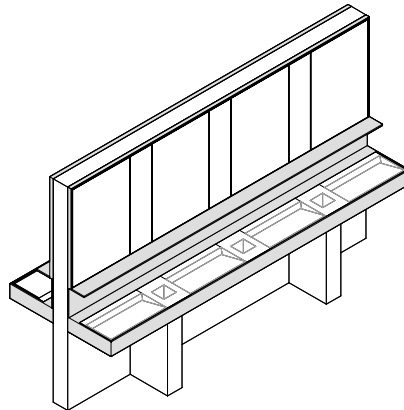

9
W122
D35.5"
H variable